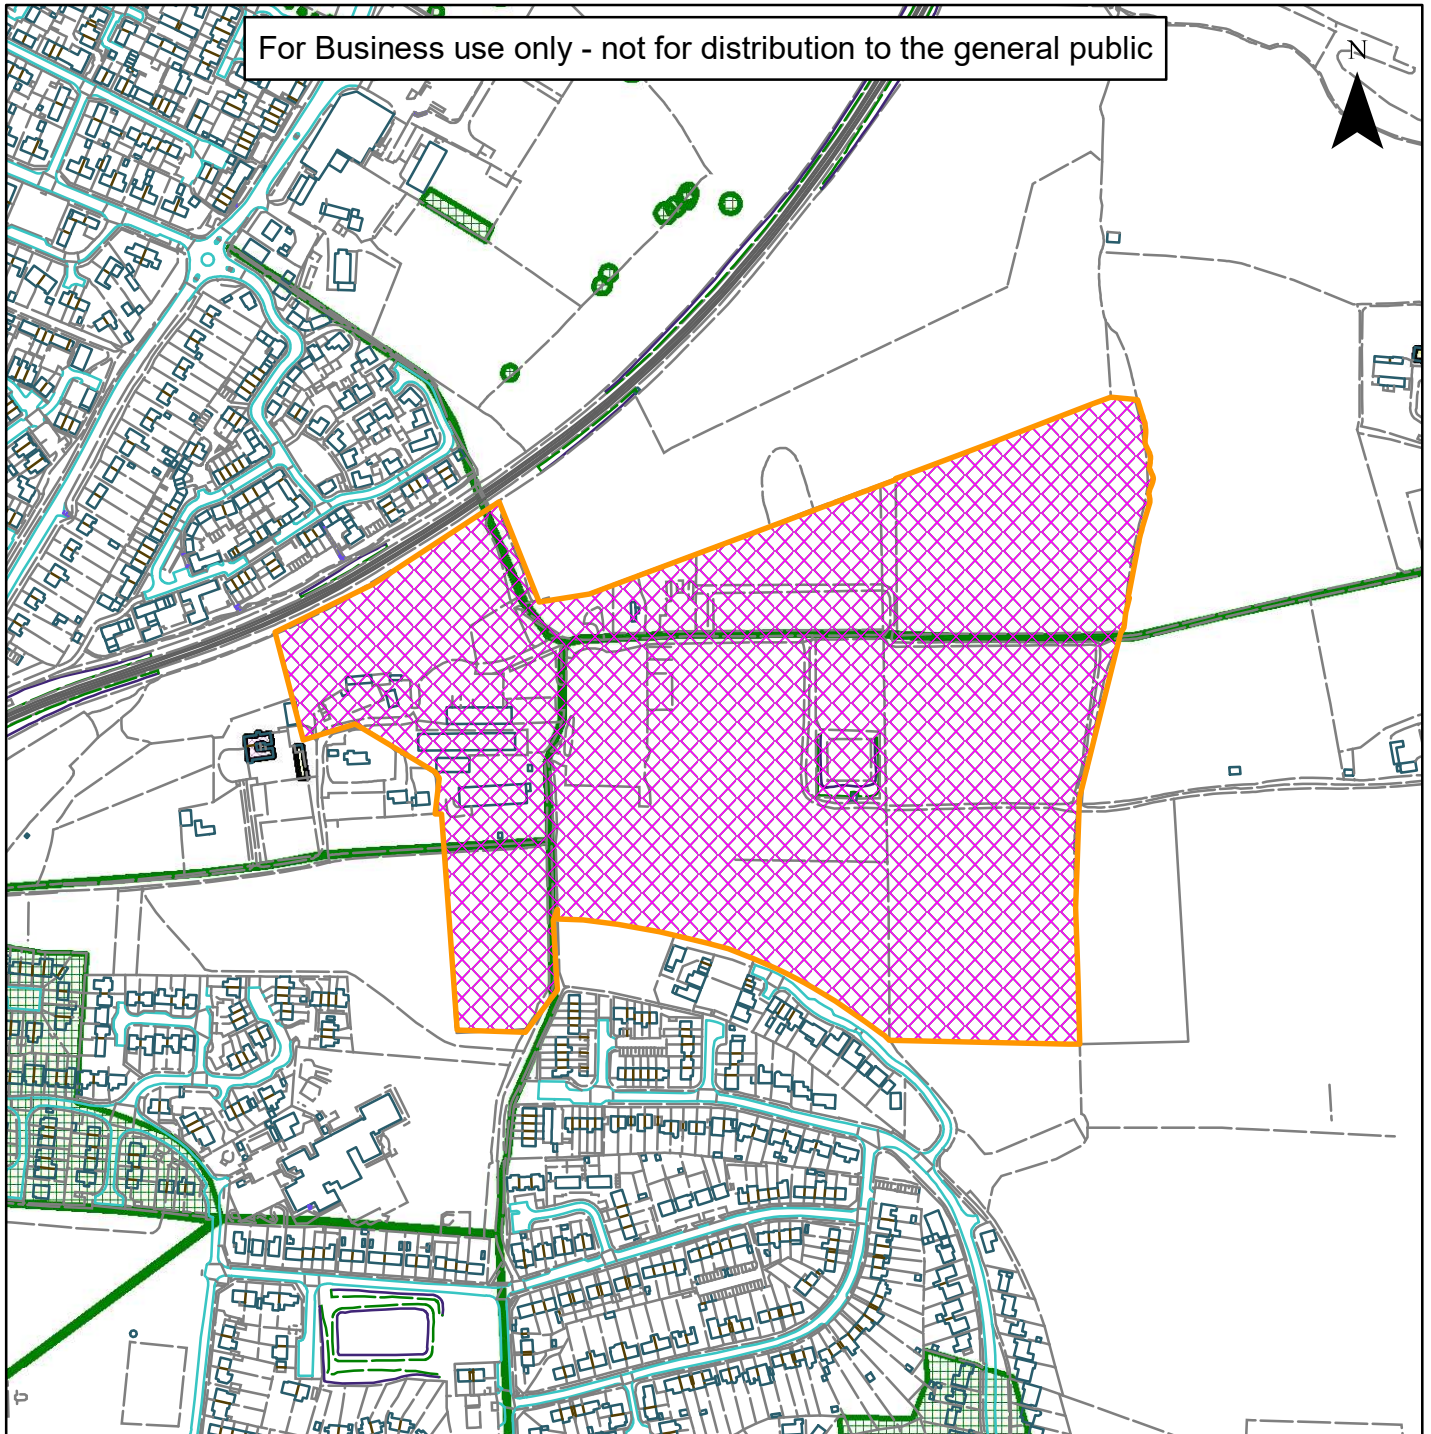

06) DC/21/2321

Horsham District Council

Land at New Place Farm, Pulborough, West Sussex

For Business use only - not for distribution to the general public

Scale: 1:5,000

Reproduced by permission of Ordnance Survey map on behalf of HMSO. © Crown copyright and database rights (2019). Ordnance Survey Licence.100023865